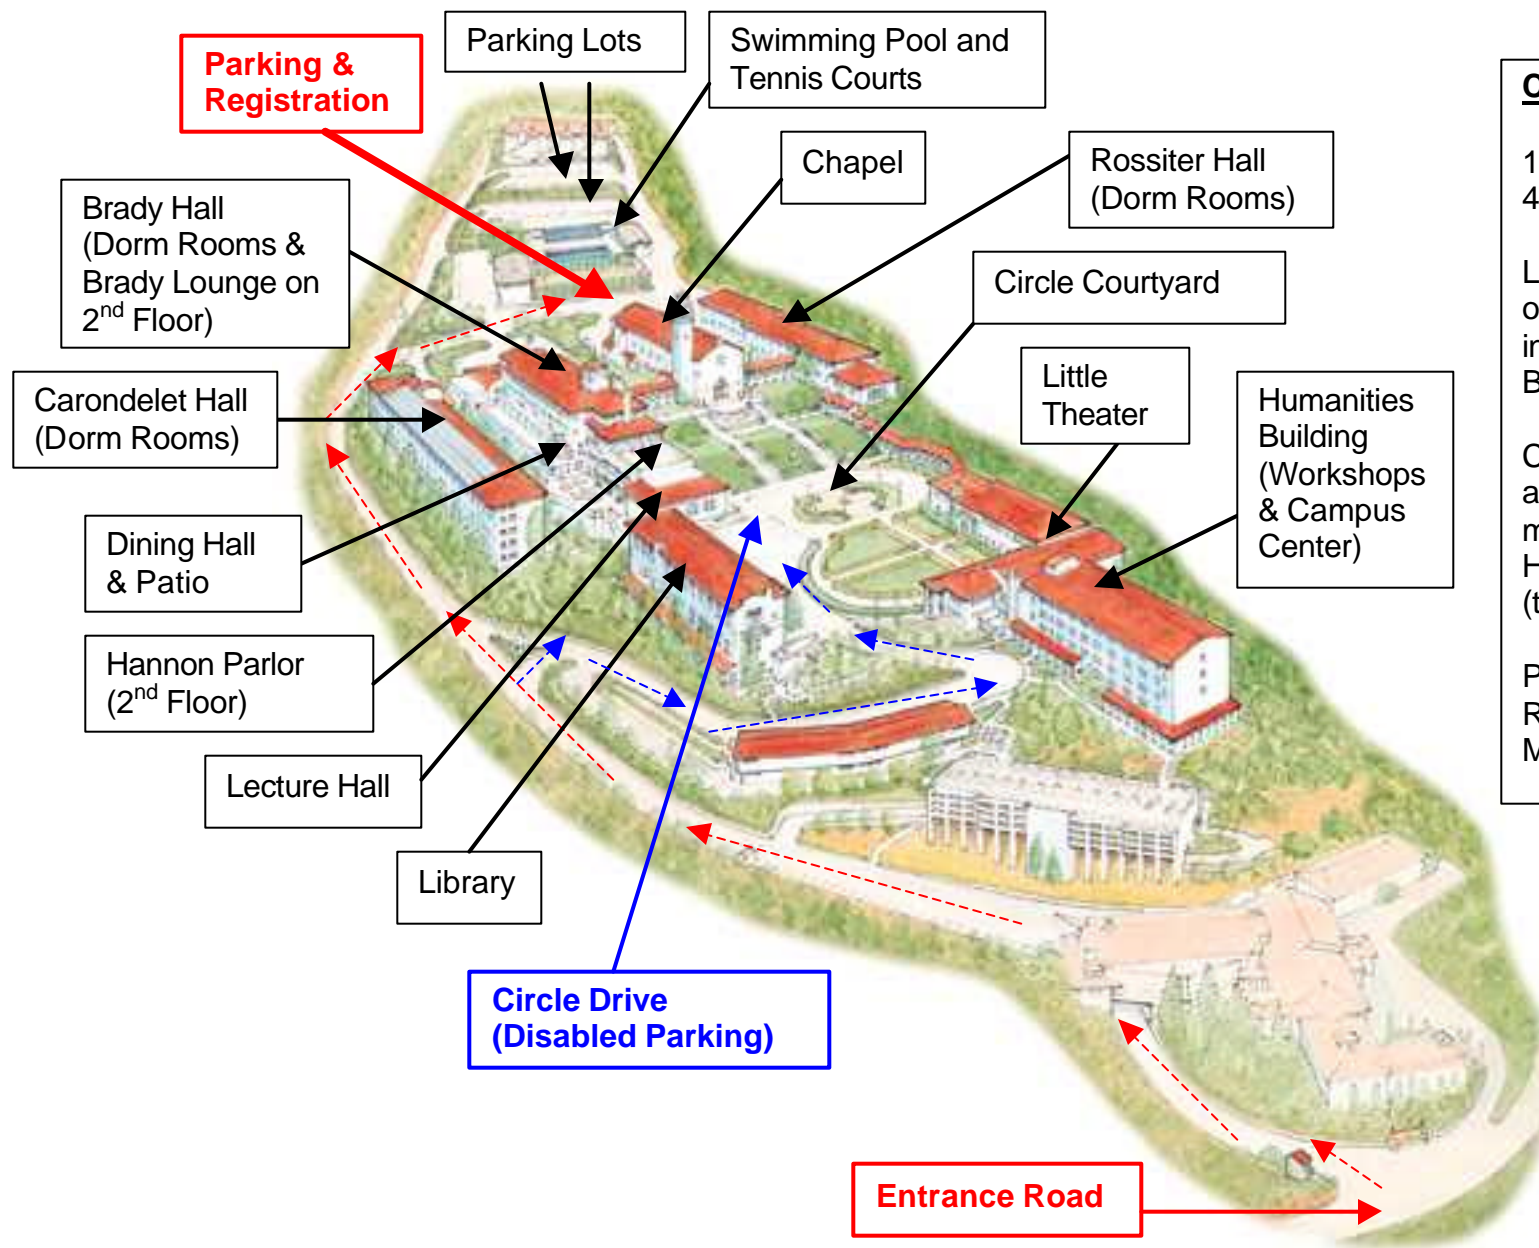

# Woman To Woman - Mount St. Mary's College - Chalons Campus Map

**Campus Notes**

1<sup>st</sup> Floor Brady enters into 4<sup>th</sup> Floor Carondelet.

Little Theater entryway off of circle courtyard enters into 4<sup>th</sup> Floor Humanities Building.

Campus Center (Hospitality and Friday Night opening meeting) on the 1<sup>st</sup> Floor of Humanities Building (there is an elevator).

President's Conference Room is through Library Main Entrance.